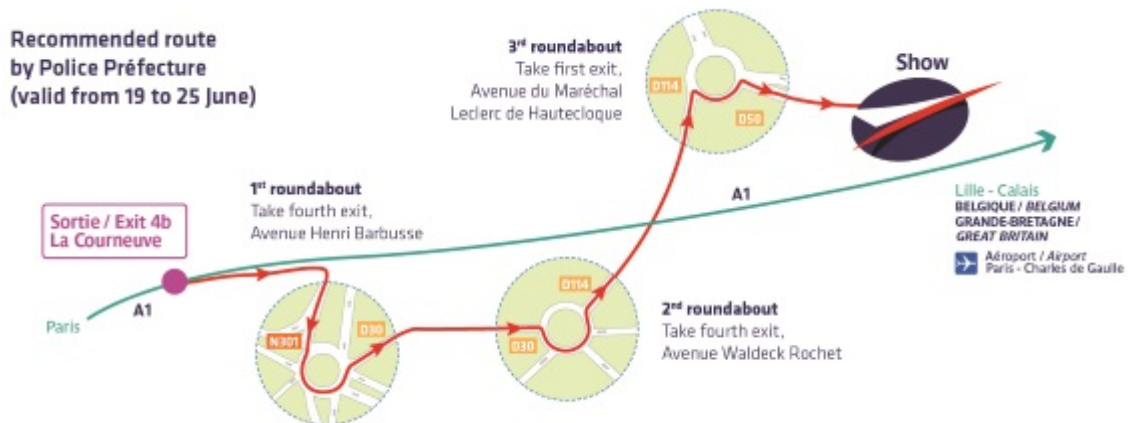

International Paris Air Show 2017
19 – 25 June
Get to the Show

Location :

Parc des Expositions Paris-le Bourget
Aéroport Paris-le Bourget
93350 Le Bourget
France

You come by car:

During trade visitors days, we recommend you to take the exit 4b and 4 bis. Please see here below different plans illustrated those exits:

Villepinte car-park (11€ incl.VAT): on motorway A104, exit 2 "Visitors Entrance" (if you come from province, you may park your car here: free shuttles will drive you up to the show).

You come by public transport

We recommend you to take round-trip tickets.

RER (suburb trains)

Line B: Station "Le Bourget" + free shuttle

Line B: Station « Villepinte » + free shuttles from 23rd to 25th June 2017.

Subway and Bus

Subway Line 7 or Tramway 1 station "La Courneuve - 8 mai 1945" + bus n°152 in the direction of Gonesse ZAC des Tulipes Nord (or Le Blanc-Mesnil ZA du Pont Yblon). Get off at "Michelet - Parc des Expositions"

Subway Line 7 station "Fort d'Aubervilliers" + free shuttle

Subway Line 12 station "Porte de la Chapelle" + bus n°350 in the direction of Roissypole. Get off at "Michelet - Parc des Expositions" (Note that Bus n°350 stops at Gare du Nord, Gare de l'Est and Porte de la Chapelle)