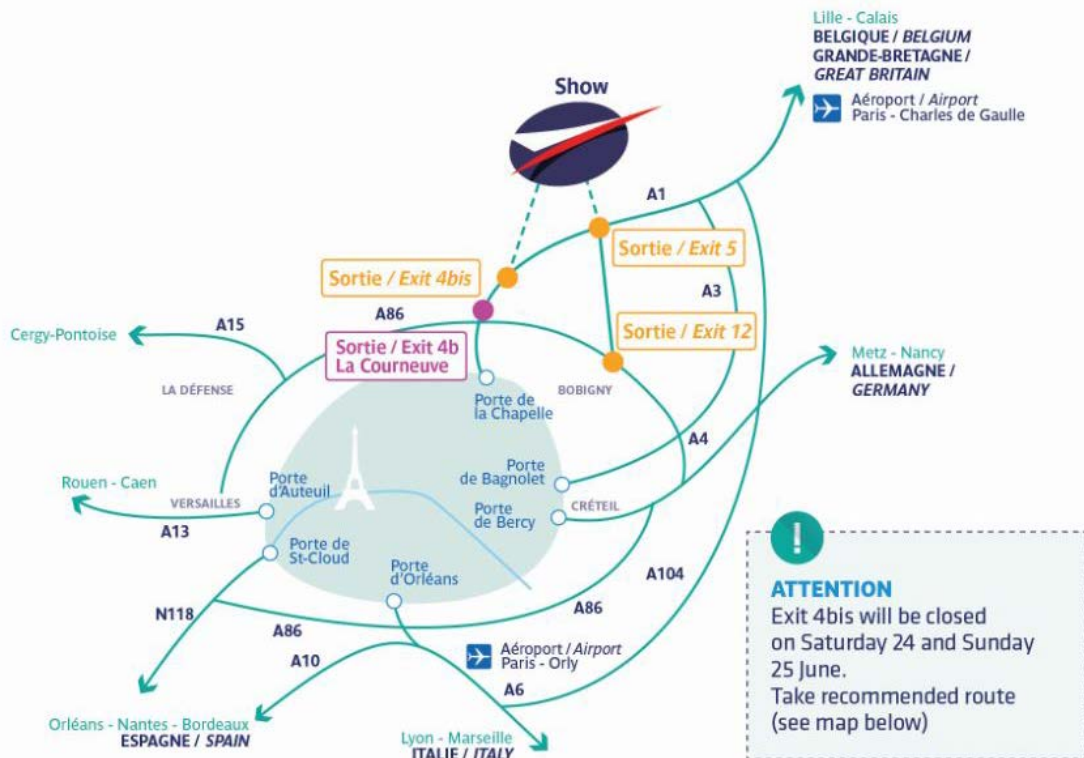

International Paris Air Show 2017
19 – 25 June
Get to the Show

Location :

Parc des Expositions Paris-le Bourget
Aéroport Paris-le Bourget
93350 Le Bourget
France

You come by car:

During trade visitors days, we recommend you to take the exit 4b and 4 bis. Please see here below different plans illustrated those exits:

Villepinte car-park (11€ incl.VAT): on motorway A104, exit 2 "Visitors Entrance" (if you come from province, you may park your car here: free shuttles will drive you up to the show).

You come by public transport

We recommend you to take round-trip tickets.

RER (suburb trains)

Line B: Station "Le Bourget" + free shuttle

Line B: Station « Villepinte » + free shuttles from 23rd to 25th June 2017.

Subway and Bus

Subway Line 7 or Tramway 1 station "La Courneuve - 8 mai 1945" + bus n°152 in the direction of Gonesse ZAC des Tulipes Nord (or Le Blanc-Mesnil ZA du Pont Yblon). Get off at "Michelet - Parc des Expositions"

Subway Line 7 station "Fort d'Aubervilliers" + free shuttle

Subway Line 12 station "Porte de la Chapelle" + bus n°350 in the direction of Roissypole. Get off at "Michelet - Parc des Expositions" (Note that Bus n°350 stops at Gare du Nord, Gare de l'Est and Porte de la Chapelle)